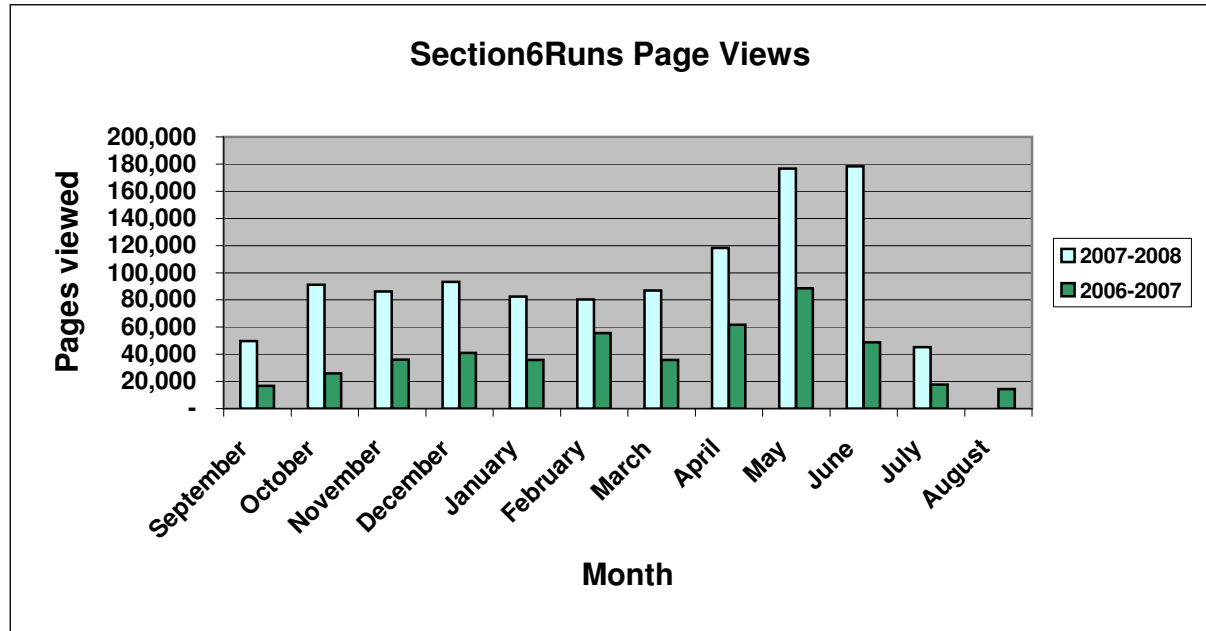

## Website Statistics For the Year September 2007 - August 2008

As of July 31, 2008

	Page Views	
	2007-2008	2006-2007
September	49,790	16,812
October	91,273	25,926
November	86,188	36,133
December	93,370	41,036
January	82,354	35,749
February	80,406	55,538
March	86,907	35,812
April	118,199	61,605
May	176,749	88,548
June	178,272	48,758
July	45,123	17,646
August		14,407
<b>Total YTD</b>	<b>1,088,631</b>	<b>477,970</b>

**Totals - all years** 1,566,601

### What do these statistics show me?

These statistics show all successful page views (also known as page impressions) and the time they were made. Only fully loaded pages are counted. Individual images and components are not included.

### What does this tell me?

You can determine your site usage and number of pages viewed at which times.